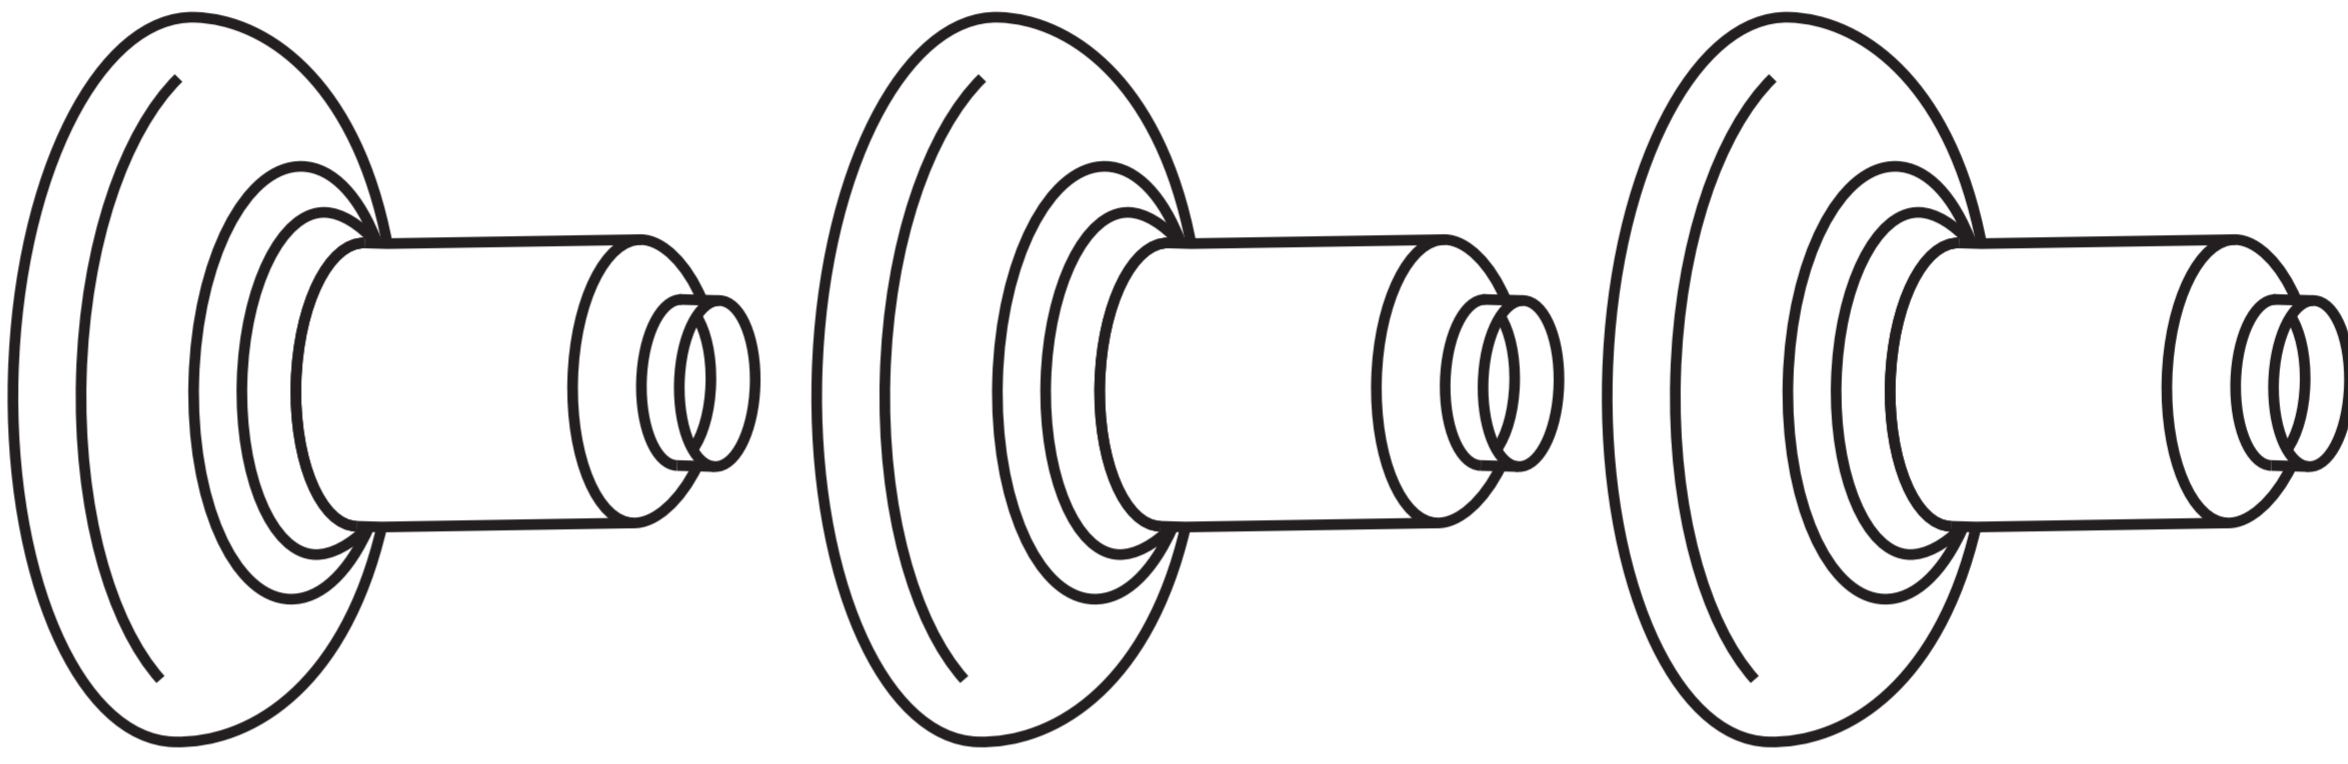

Concealed thermostatic valve with on-off valves and fixing plate

Cartridges

Cartridge stems

Spare Cartridge stems

Threaded tubes

Nut

Backplate

Flanges

Handles

Screws

Inserts

Spacers

Valve flange

FRANCONI
BESPOKE TAPS