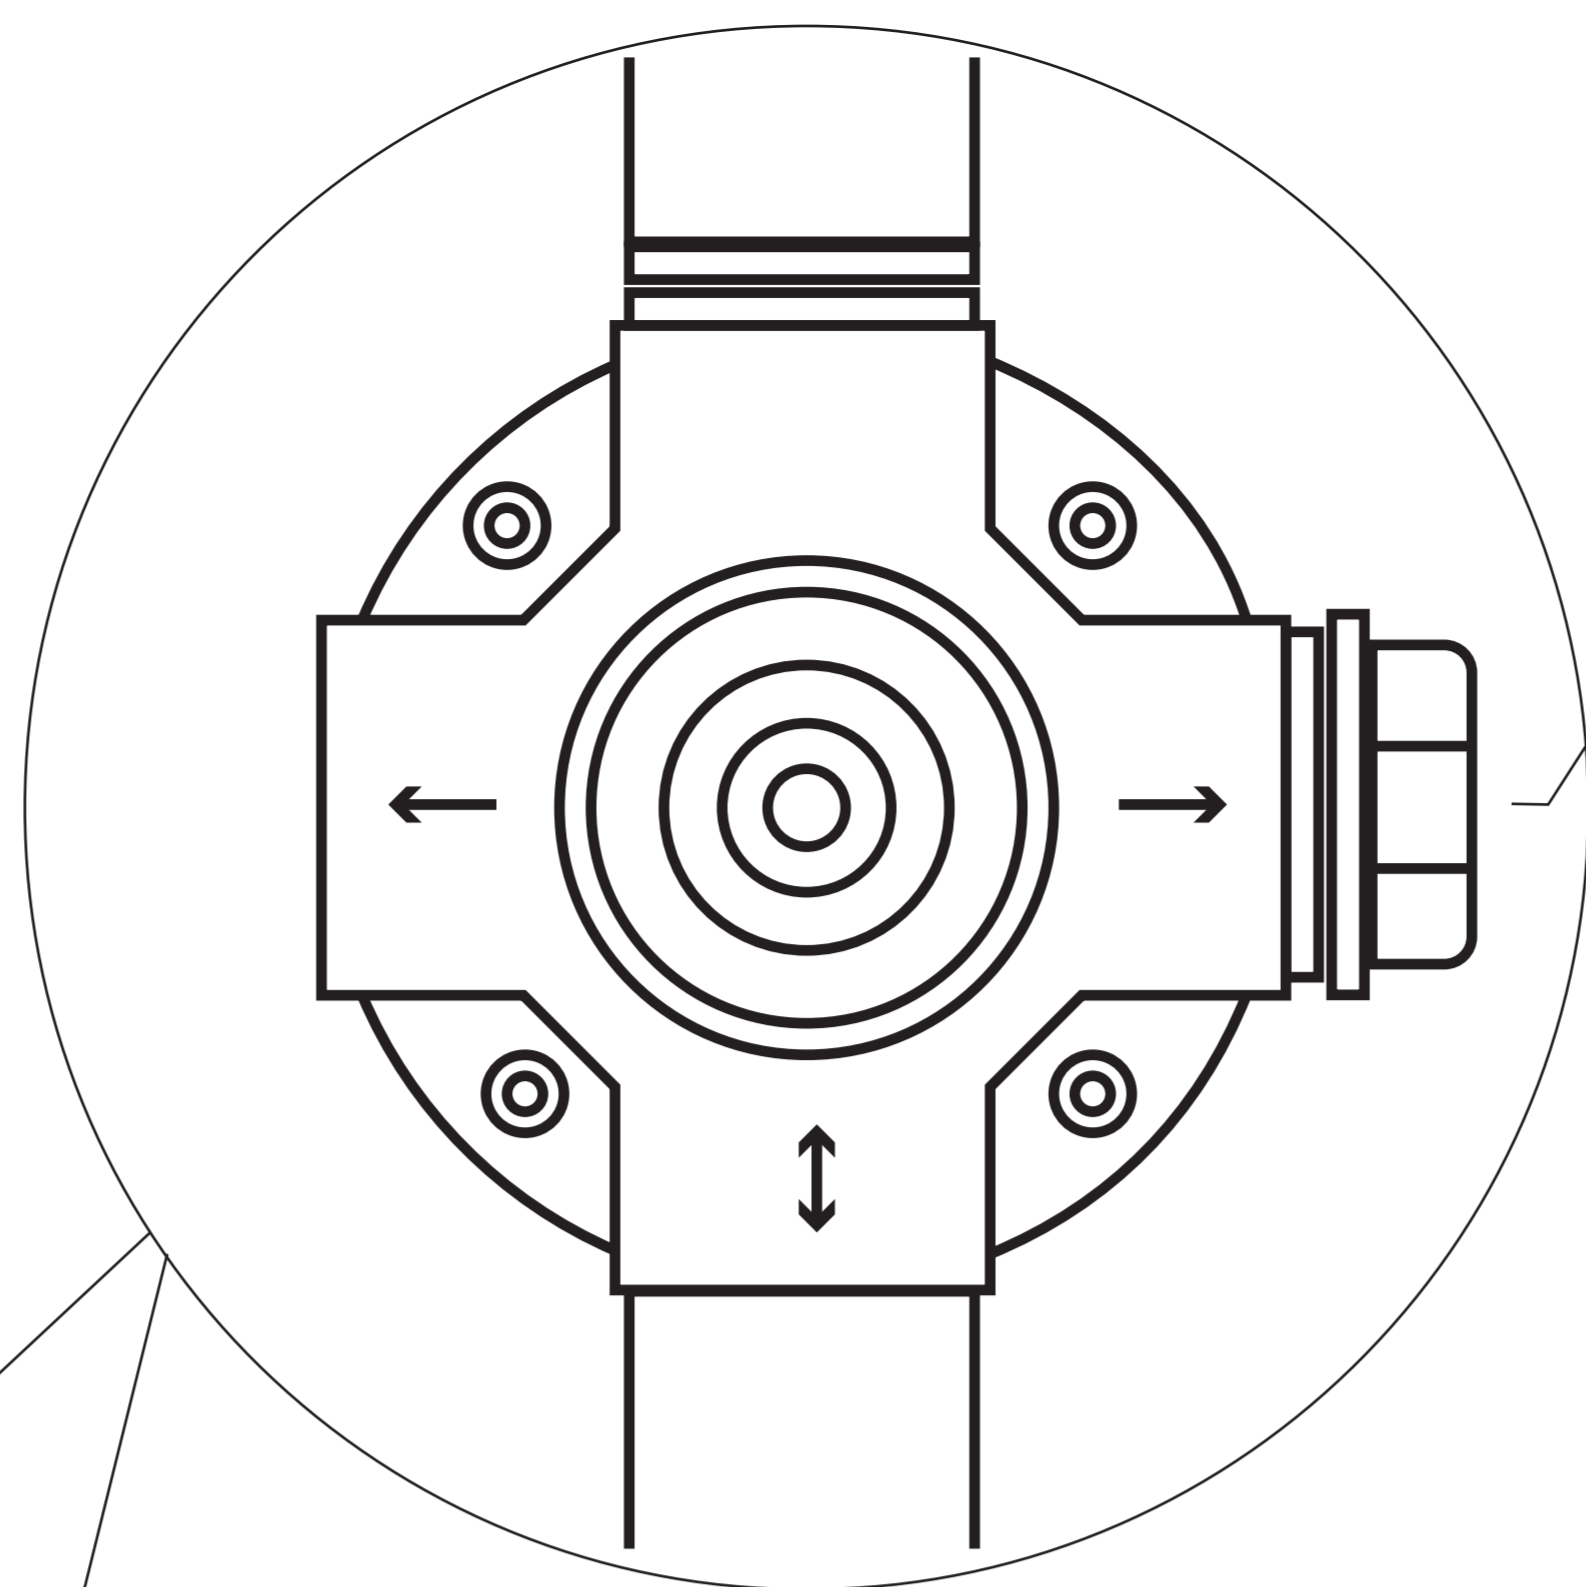

Concealed thermostatic valve with on-off valves and fixing plate

Cartridges

Cartridge stems

Spare Cartridge stems

Threaded tubes

Nut

Backplate

Flanges

Handles

Screws

Inserts

Spacers

Valve flange

FRANCONI
BESPOKE TAPS