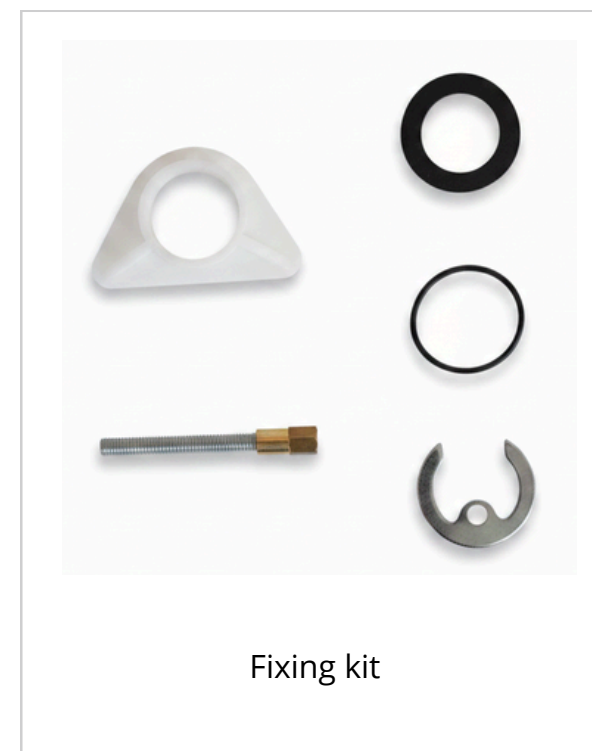

Handle

screw

Plain insert

Filtered tap water
with integrated spout

Fixing kit