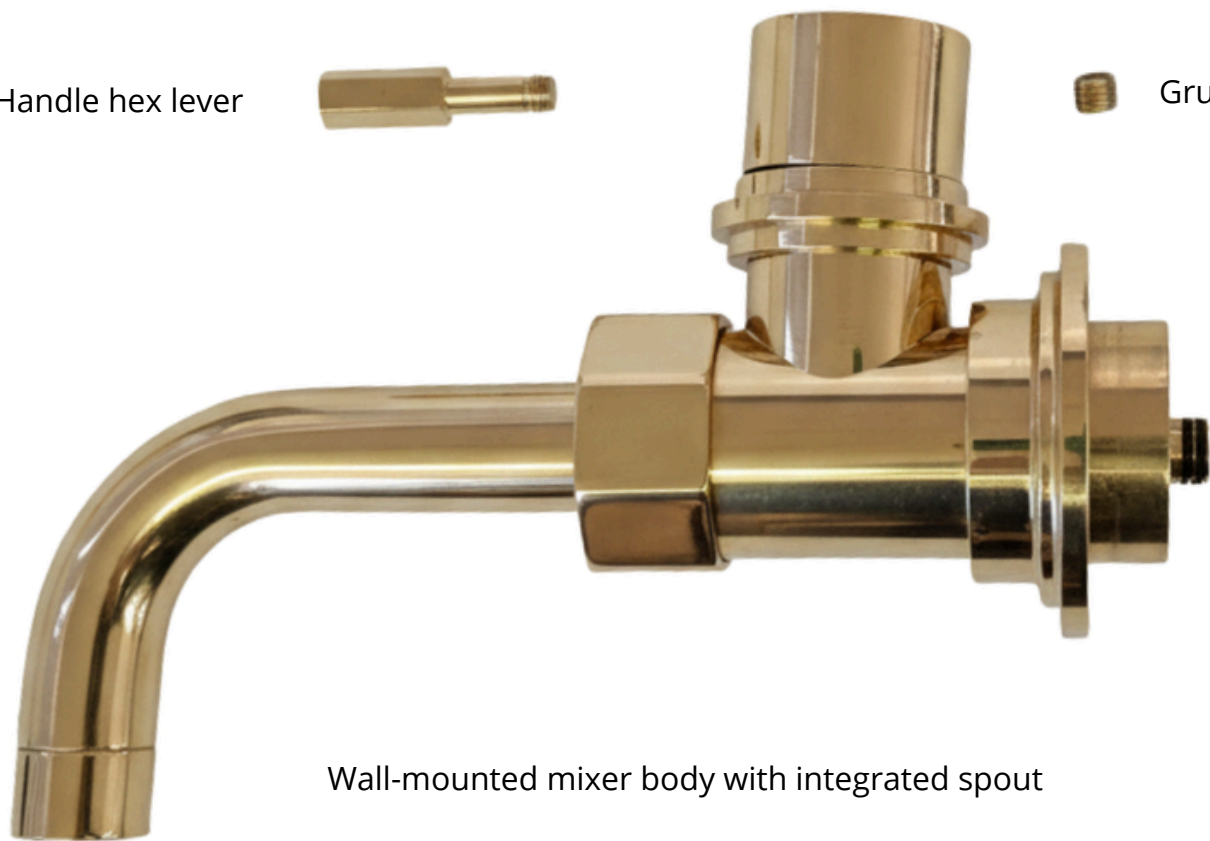

Handle hex lever

Grub screw

Wall-mounted mixer body with integrated spout

Fixing bracket