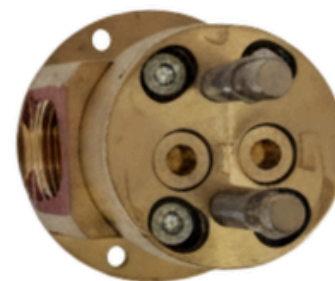

Handle hex lever

Grub screw

Wall-mounted mixer body with integrated spout

Fixing bracket