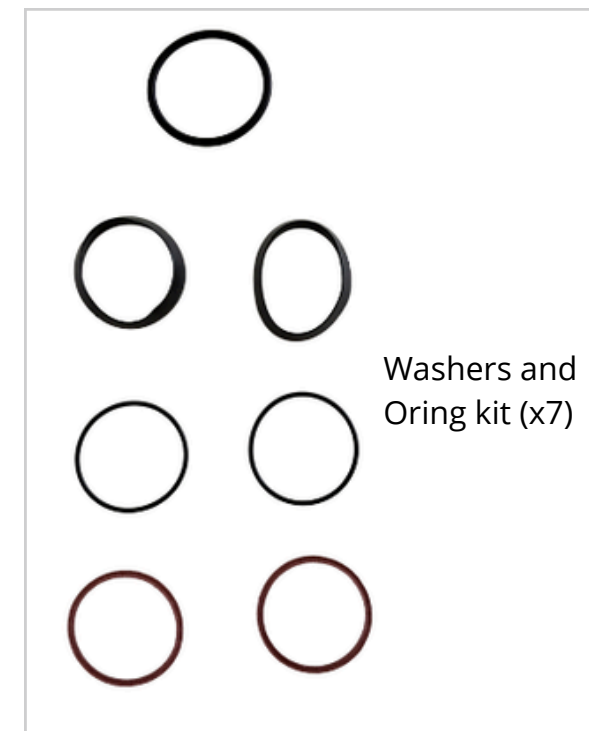

Overflow tube

Waste outlet assembly components (x3)

Overflow faceplate components (x2)

Ball chain with connectors and screws

Plastic sealing washers (x3)

Washers and Oring kit (x7)