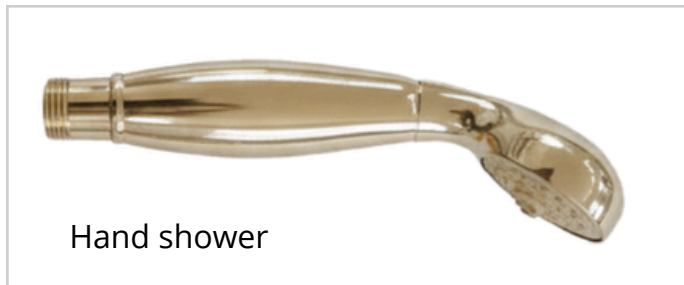

Wall hand shower holder  
with escutcheon incorporated

Hand shower

Flex 150mm